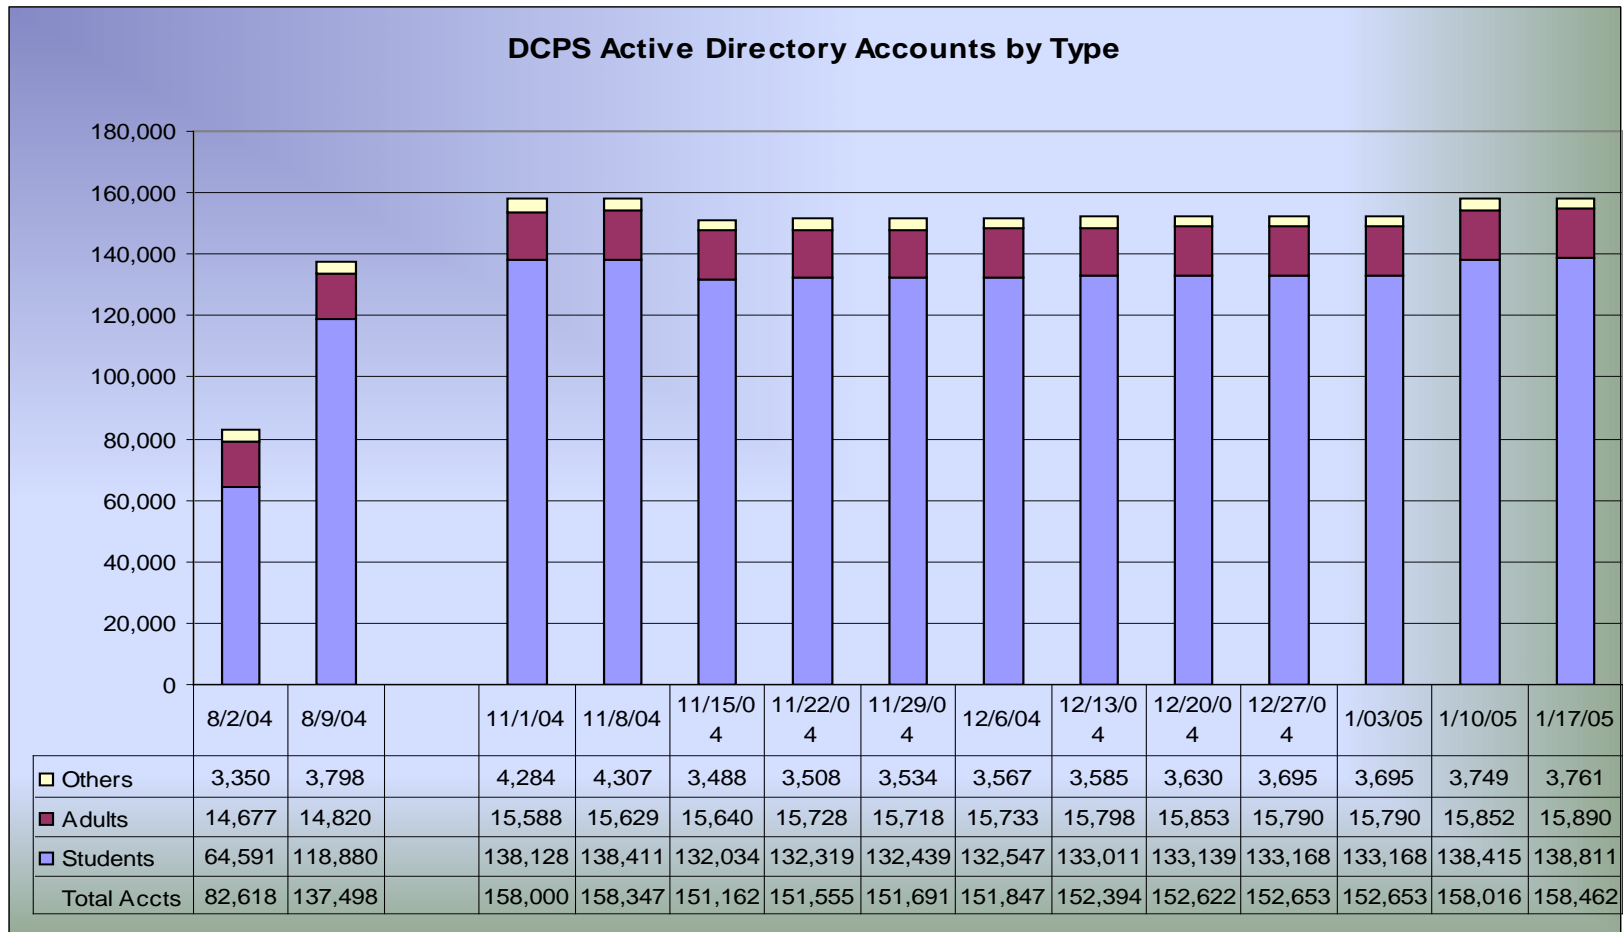

# Exchange: WebMail / Full MAPI E-mail Client Status

# AD Accounts by Type

# AA – Daily Emp Additions