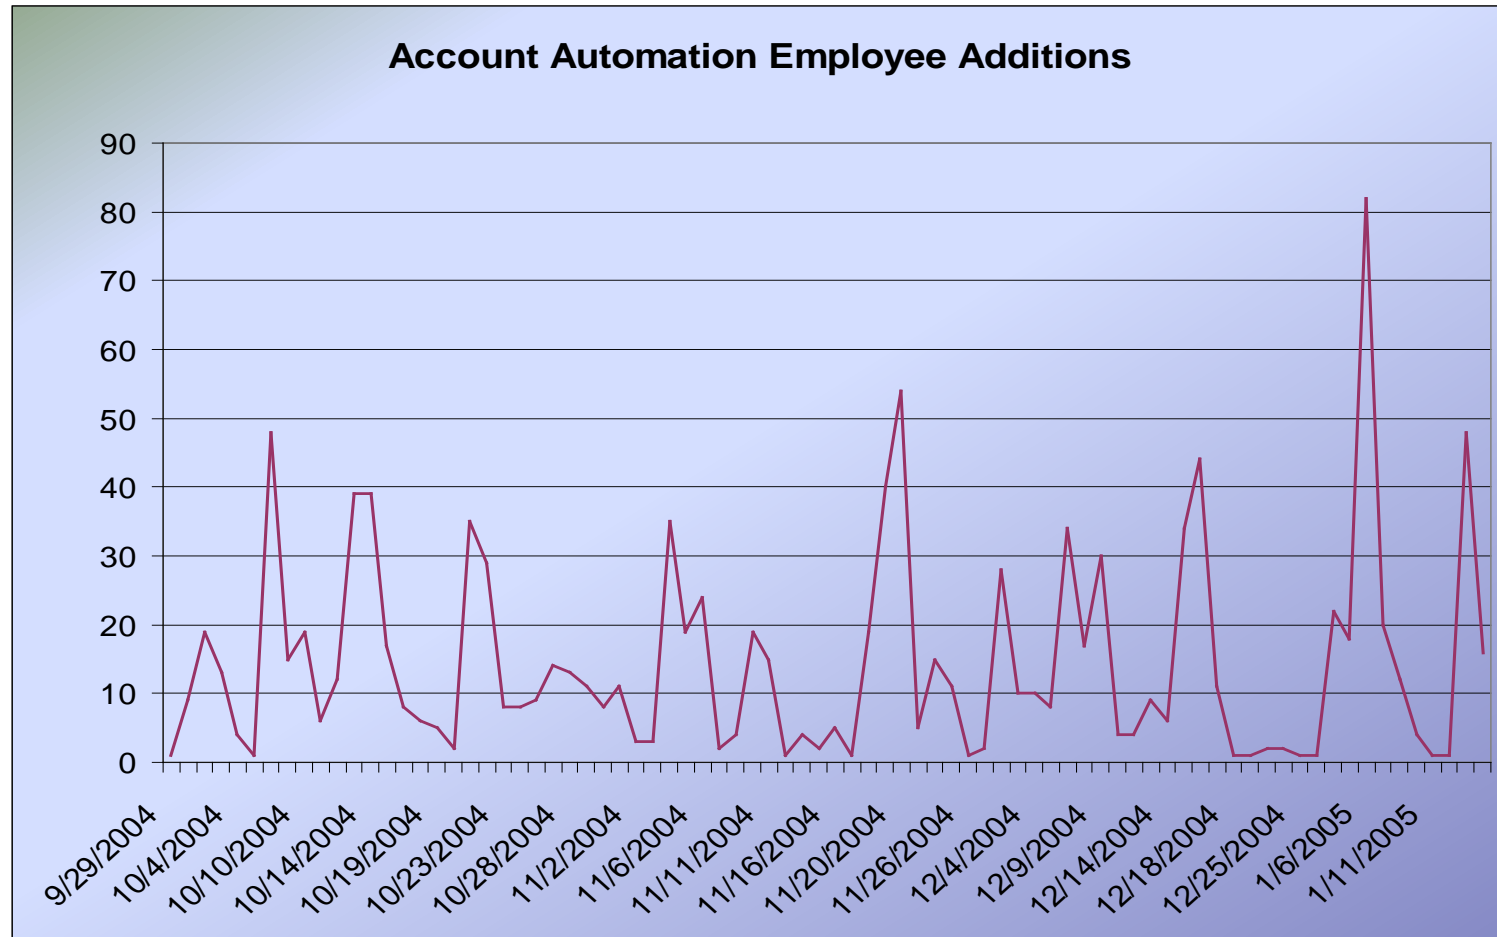

AA – Daily Emp Additions