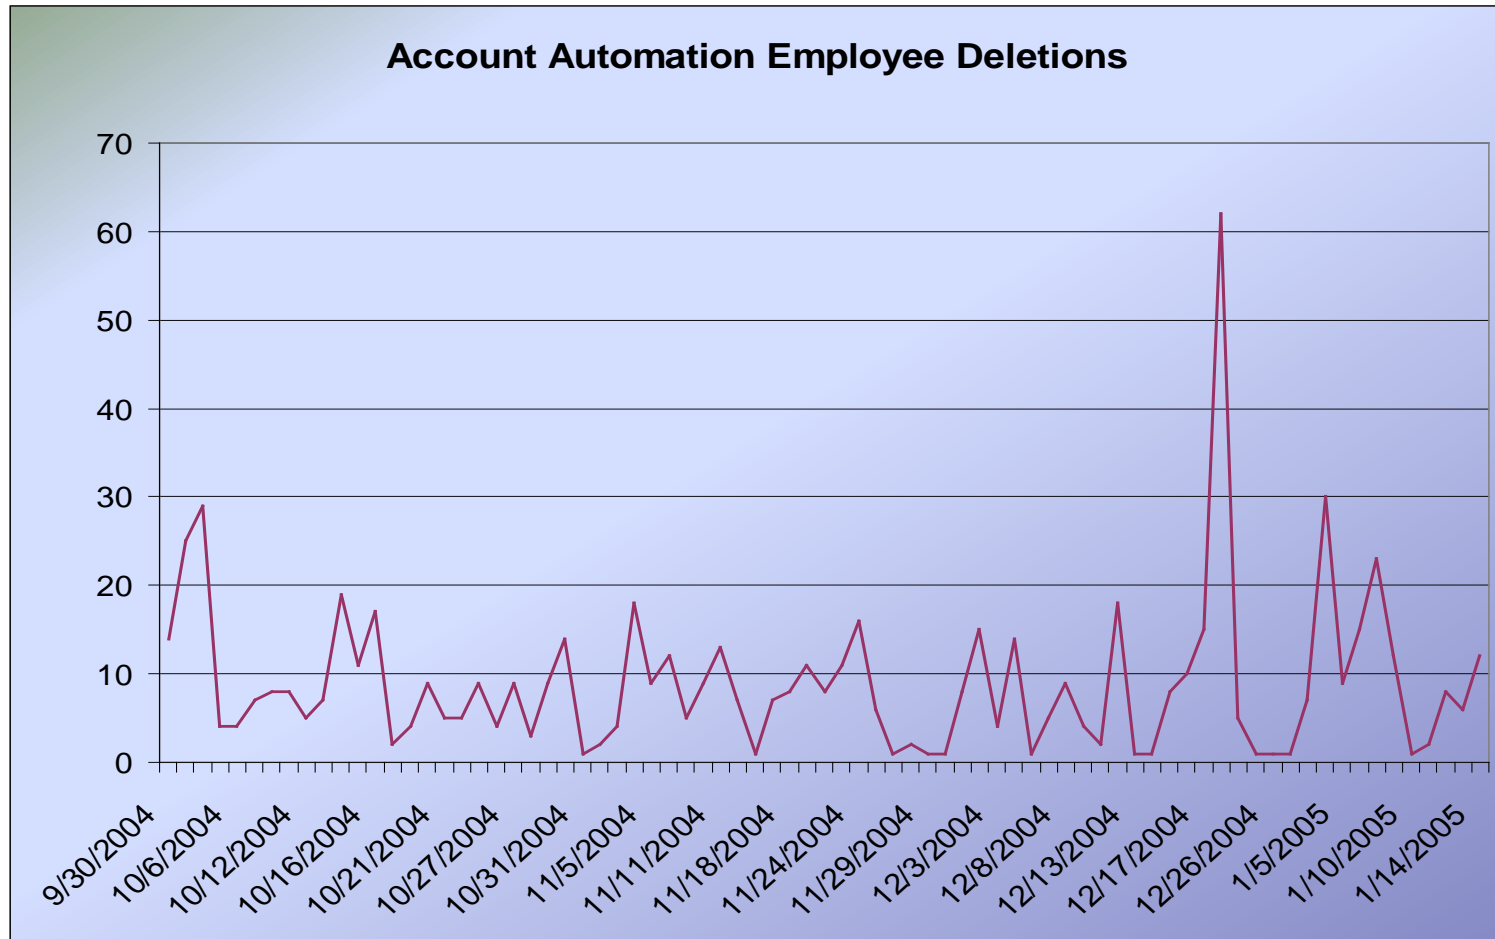

AA – Daily Emp Deletions