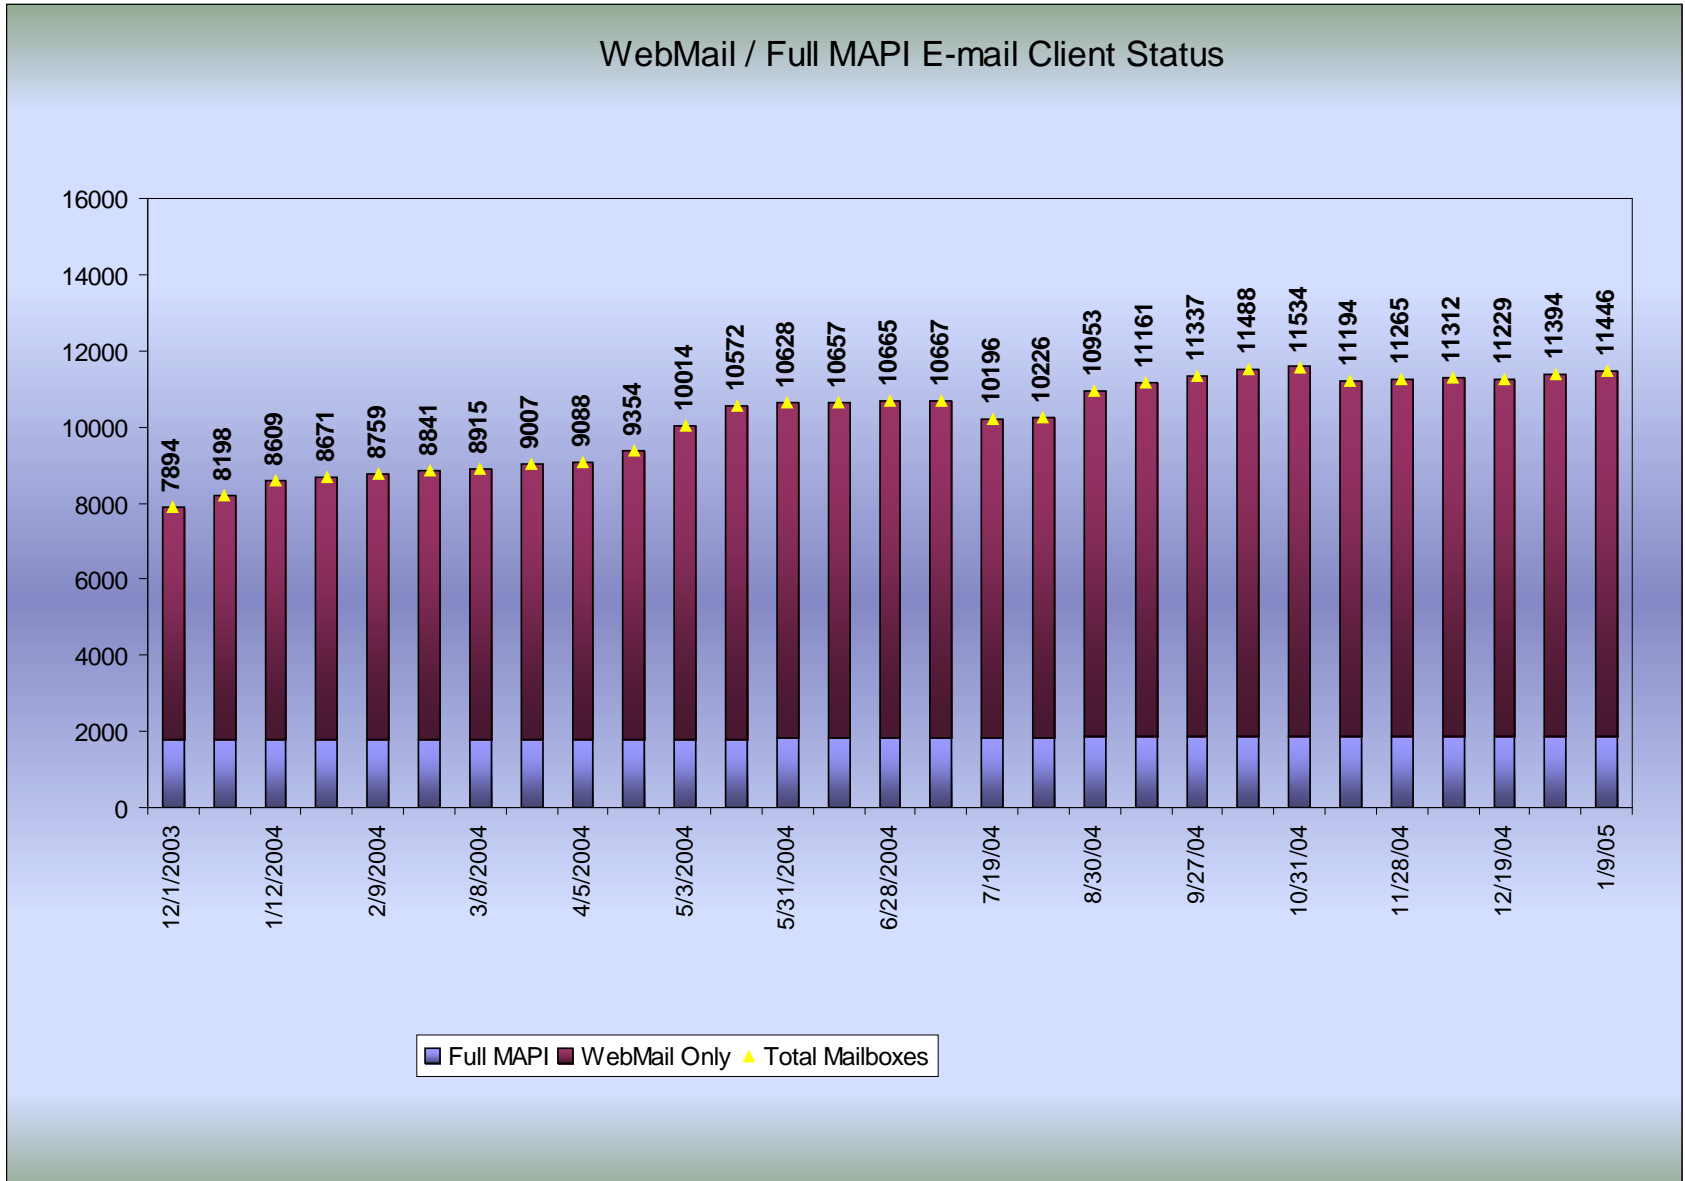

# Exchange: WebMail / Full MAPI E-mail Client Status